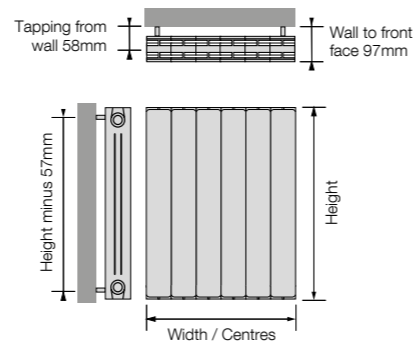

Decoral 77

| Height mm | | | | | | | | | | | |
|-----------------------|----------------|-----------------|----------------|----------------|-----------------|----------|--------------------|-----------------------------|------|---------------|-----------------|
| 557 | | | | | | | | | | | |
| Code White (RAL 9010) | PRICE (ex VAT) | PRICE (inc VAT) | Code Colour | PRICE (ex VAT) | PRICE (inc VAT) | Sections | Width / Centres mm | Heat output Δt 50°C | | Dry weight kg | Water content L |
| | | | | | | | | Watts | Btu | | |
| DEC77-B-500-03 | £106.50 | £127.80 | DEC77-C-500-03 | £151.50 | £181.80 | 3 | 260 | 296 | 1009 | 3.09 | 0.75 |
| DEC77-B-500-04 | £142.00 | £170.40 | DEC77-C-500-04 | £202.00 | £242.40 | 4 | 340 | 395 | 1347 | 4.12 | 1.00 |
| DEC77-B-500-05 | £177.50 | £213.00 | DEC77-C-500-05 | £252.50 | £303.00 | 5 | 420 | 494 | 1685 | 5.15 | 1.25 |
| DEC77-B-500-06 | £213.00 | £255.60 | DEC77-C-500-06 | £303.00 | £363.60 | 6 | 500 | 593 | 2022 | 6.18 | 1.50 |
| DEC77-B-500-07 | £248.50 | £298.20 | DEC77-C-500-07 | £353.50 | £424.20 | 7 | 580 | 692 | 2360 | 7.21 | 1.75 |
| DEC77-B-500-08 | £284.00 | £340.80 | DEC77-C-500-08 | £404.00 | £484.80 | 8 | 660 | 790 | 2694 | 8.24 | 2.00 |
| DEC77-B-500-09 | £319.50 | £383.40 | DEC77-C-500-09 | £454.50 | £545.40 | 9 | 740 | 889 | 3031 | 9.27 | 2.25 |
| DEC77-B-500-10 | £355.00 | £426.00 | DEC77-C-500-10 | £505.00 | £606.00 | 10 | 820 | 988 | 3369 | 10.30 | 2.50 |
| DEC77-B-500-11 | £390.50 | £468.60 | DEC77-C-500-11 | £555.50 | £666.60 | 11 | 900 | 1087 | 3707 | 11.33 | 2.75 |
| DEC77-B-500-12 | £426.00 | £511.20 | DEC77-C-500-12 | £606.00 | £727.20 | 12 | 980 | 1186 | 4044 | 12.36 | 3.00 |
| DEC77-B-500-13 | £461.50 | £553.80 | DEC77-C-500-13 | £656.50 | £787.80 | 13 | 1060 | 1284 | 4378 | 13.39 | 3.25 |
| DEC77-B-500-14 | £497.00 | £596.40 | DEC77-C-500-14 | £707.00 | £848.40 | 14 | 1140 | 1383 | 4716 | 14.42 | 3.50 |
| DEC77-B-500-15 | £532.50 | £639.00 | DEC77-C-500-15 | £757.50 | £909.00 | 15 | 1220 | 1482 | 5054 | 15.45 | 3.75 |
| DEC77-B-500-16 | £568.00 | £681.60 | DEC77-C-500-16 | £808.00 | £969.60 | 16 | 1300 | 1581 | 5391 | 16.48 | 4.00 |
| DEC77-B-500-17 | £603.50 | £724.20 | DEC77-C-500-17 | £858.50 | £1030.20 | 17 | 1380 | 1680 | 5729 | 17.51 | 4.25 |
| DEC77-B-500-18 | £639.00 | £766.80 | DEC77-C-500-18 | £909.00 | £1090.80 | 18 | 1460 | 1778 | 6063 | 18.54 | 4.50 |
| DEC77-B-500-19 | £674.50 | £809.40 | DEC77-C-500-19 | £959.50 | £1151.40 | 19 | 1540 | 1877 | 6401 | 19.57 | 4.75 |
| DEC77-B-500-20 | £710.00 | £852.00 | DEC77-C-500-20 | £1010.00 | £1212.00 | 20 | 1620 | 1976 | 6738 | 20.60 | 5.00 |
| DEC77-B-500-21 | £745.50 | £894.60 | DEC77-C-500-21 | £1060.50 | £1272.60 | 21 | 1700 | 2075 | 7076 | 21.63 | 5.25 |
| DEC77-B-500-22 | £781.00 | £937.20 | DEC77-C-500-22 | £1111.00 | £1333.20 | 22 | 1780 | 2174 | 7413 | 22.66 | 5.50 |
| DEC77-B-500-23 | £816.50 | £979.80 | DEC77-C-500-23 | £1161.50 | £1393.80 | 23 | 1860 | 2272 | 7748 | 23.69 | 5.75 |
| DEC77-B-500-24 | £852.00 | £1022.40 | DEC77-C-500-24 | £1212.00 | £1454.40 | 24 | 1940 | 2371 | 8085 | 24.72 | 6.00 |
| DEC77-B-500-25 | £887.50 | £1065.00 | DEC77-C-500-25 | £1262.50 | £1515.00 | 25 | 2020 | 2470 | 8423 | 25.75 | 6.25 |