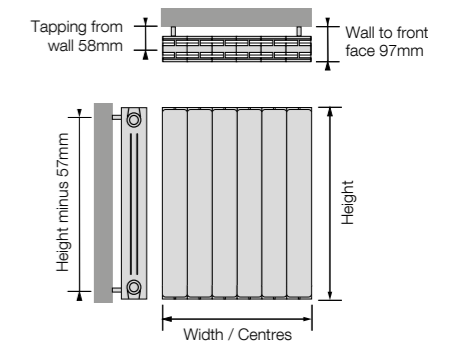

Height mm											
757											
Code White (RAL 9010)	PRICE (ex VAT)	PRICE (inc VAT)	Code Colour	PRICE (ex VAT)	PRICE (inc VAT)	Sections	Width / Centres mm	Heat output Δt 50°C		Dry weight kg	Water content L
								Watts	Btu		
DEC77-B-700-03	£120.00	£144.00	DEC77-C-700-03	£165.00	£198.00	3	260	391	1333	4.05	1.17
DEC77-B-700-04	£160.00	£192.00	DEC77-C-700-04	£220.00	£264.00	4	340	522	1780	5.40	1.56
DEC77-B-700-05	£200.00	£240.00	DEC77-C-700-05	£275.00	£330.00	5	420	652	2223	6.75	1.95
DEC77-B-700-06	£240.00	£288.00	DEC77-C-700-06	£330.00	£396.00	6	500	782	2667	8.10	2.34
DEC77-B-700-07	£280.00	£336.00	DEC77-C-700-07	£385.00	£462.00	7	580	913	3113	9.45	2.73
DEC77-B-700-08	£320.00	£384.00	DEC77-C-700-08	£440.00	£528.00	8	660	1043	3557	10.80	3.12
DEC77-B-700-09	£360.00	£432.00	DEC77-C-700-09	£495.00	£594.00	9	740	1174	4003	12.15	3.51
DEC77-B-700-10	£400.00	£480.00	DEC77-C-700-10	£550.00	£660.00	10	820	1304	4447	13.50	3.90
DEC77-B-700-11	£440.00	£528.00	DEC77-C-700-11	£605.00	£726.00	11	900	1434	4890	14.85	4.29
DEC77-B-700-12	£480.00	£576.00	DEC77-C-700-12	£660.00	£792.00	12	980	1565	5337	16.20	4.68
DEC77-B-700-13	£520.00	£624.00	DEC77-C-700-13	£715.00	£858.00	13	1060	1695	5780	17.55	5.07
DEC77-B-700-14	£560.00	£672.00	DEC77-C-700-14	£770.00	£924.00	14	1140	1826	6227	18.90	5.46
DEC77-B-700-15	£600.00	£720.00	DEC77-C-700-15	£825.00	£990.00	15	1220	1956	6670	20.25	5.85
DEC77-B-700-16	£640.00	£768.00	DEC77-C-700-16	£880.00	£1056.00	16	1300	2086	7113	21.60	6.24
DEC77-B-700-17	£680.00	£816.00	DEC77-C-700-17	£935.00	£1122.00	17	1380	2217	7560	22.95	6.63
DEC77-B-700-18	£720.00	£864.00	DEC77-C-700-18	£990.00	£1188.00	18	1460	2347	8003	24.30	7.02
DEC77-B-700-19	£760.00	£912.00	DEC77-C-700-19	£1045.00	£1254.00	19	1540	2478	8450	25.65	7.41
DEC77-B-700-20	£800.00	£960.00	DEC77-C-700-20	£1100.00	£1320.00	20	1620	2608	8893	27.00	7.80
DEC77-B-700-21	£840.00	£1008.00	DEC77-C-700-21	£1155.00	£1386.00	21	1700	2738	9337	28.35	8.19
DEC77-B-700-22	£880.00	£1056.00	DEC77-C-700-22	£1210.00	£1452.00	22	1780	2869	9783	29.70	8.58
DEC77-B-700-23	£920.00	£1104.00	DEC77-C-700-23	£1265.00	£1518.00	23	1860	2999	10227	31.05	8.97
DEC77-B-700-24	£960.00	£1152.00	DEC77-C-700-24	£1320.00	£1584.00	24	1940	3130	10673	32.40	9.36
DEC77-B-700-25	£1000.00	£1200.00	DEC77-C-700-25	£1375.00	£1650.00	25	2020	3260	11117	33.75	9.75