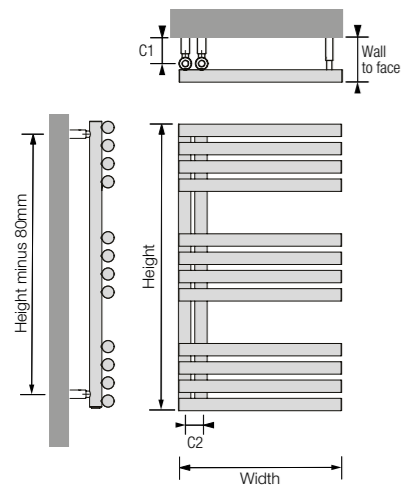

# Comb

H 878

Central heating

Height: <b>878</b> Width: <b>500</b>
Wall to face: <b>127-137</b>
C1 Centres: <b>70-80</b> C2 Centres: <b>50</b>
Polished Output $\Delta t$ 50°C: <b>277 watts/945 btu</b>
Satin Output $\Delta t$ 50°C: <b>288 watts/983 btu</b>
White & Colours: Output $\Delta t$ 50°C: <b>444 watts / 1515 btu</b>
Dry weight kg: <b>9.90</b> Water content L: <b>7.30</b>
<b>COP-H-087-50</b>
Polished <b>£697.00 ex VAT</b>
<b>£836.40 inc VAT</b>
<b>COS-H-087-50</b>
Satin <b>£801.00 ex VAT</b>
<b>£961.20 inc VAT</b>
<b>COWH-H-087-50</b>
White <b>£389.00 ex VAT</b>
<b>£466.80 inc VAT</b>
<b>COCO-H-087-50</b>
Colours <b>£486.00 ex VAT</b>
<b>£583.20 inc VAT</b>

Height: <b>878</b> Width: <b>600</b>
Wall to face: <b>127-137</b>
C1 Centres: <b>70-80</b> C2 Centres: <b>50</b>
Polished Output $\Delta t$ 50°C: <b>340 watts/1160 btu</b>
Satin Output $\Delta t$ 50°C: <b>354 watts/1208 btu</b>
White & Colours: Output $\Delta t$ 50°C: <b>523 watts / 1784 btu</b>
Dry weight kg: <b>11.40</b> Water content L: <b>8.50</b>
<b>COP-H-087-60</b>
Polished <b>£749.00 ex VAT</b>
<b>£898.80 inc VAT</b>
<b>COS-H-087-60</b>
Satin <b>£868.00 ex VAT</b>
<b>£1041.60 inc VAT</b>
<b>COWH-H-087-60</b>
White <b>£397.00 ex VAT</b>
<b>£476.40 inc VAT</b>
<b>COCO-H-087-60</b>
Colours <b>£496.00 ex VAT</b>
<b>£595.20 inc VAT</b>

## Good to know

The Comb is reversible, so the vertical tubes can either be on the left or right side.

Shown here in Sparkling Grey with a Twin angled manual satin valve

Sizes:	Material:	Operating up to:	Delivery:	Colours:	Guarantee:
8	S/SS	8bar	6-8wks	chart 1	5/10yrs**