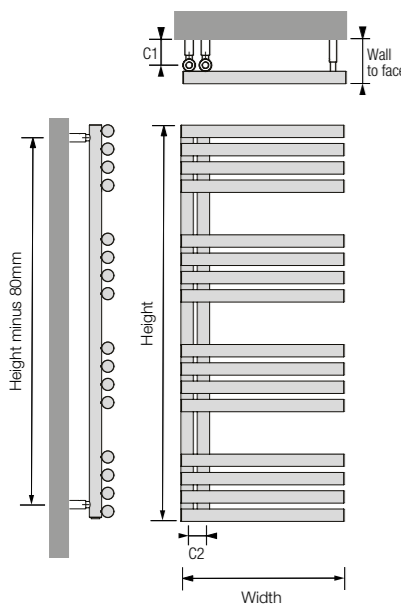

Height: 1214 Width: 500
Wall to face: 127-137
C1 Centres: 70-80 C2 Centres: 50
Polished Output Δt 50°C: 373 watts/1273 btu
Satin Output Δt 50°C: 388 watts/1324 btu
White & Colours: Output Δt 50°C: 599 watts / 2044 btu
Dry weight kg: 13.20 Water content L: 10.20
COP-H-121-50
Polished £837.00 ex VAT
£1004.40 inc VAT
COS-H-121-50
Satin £974.00 ex VAT
£1168.80 inc VAT
COWH-H-121-50
White £464.00 ex VAT
£556.80 inc VAT
COCO-H-121-50
Colours £581.00 ex VAT
£697.20 inc VAT
COSG-H-121-50
Sparkling £581.00 ex VAT
Grey £697.20 inc VAT

Height: 1214 Width: 600
Wall to face: 127-137
C1 Centres: 70-80 C2 Centres: 50
Polished Output Δt 50°C: 418 watts/1426 btu
Satin Output Δt 50°C: 435 watts/1484 btu
White & Colours: Output Δt 50°C: 680 watts / 2320 btu
Dry weight kg: 15.00 Water content L: 11.40
COP-H-121-60
Polished £910.00 ex VAT
£1092.00 inc VAT
COS-H-121-60
Satin £1065.00 ex VAT
£1278.00 inc VAT
COWH-H-121-60
White £472.00 ex VAT
£566.40 inc VAT
COCO-H-121-60
Colours £590.00 ex VAT
£708.00 inc VAT