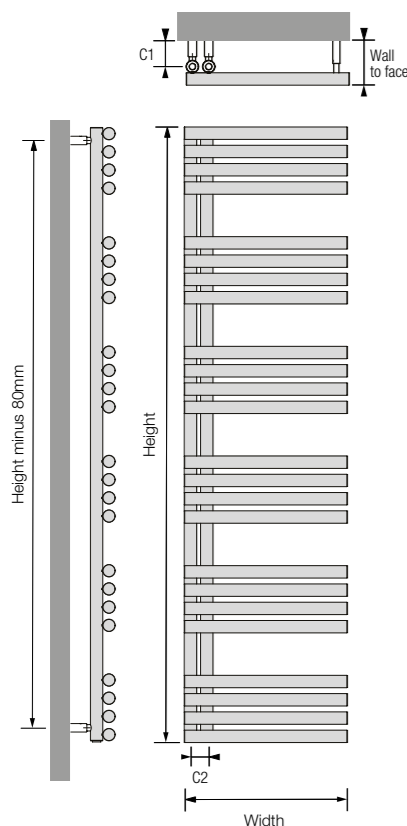

H 1886

Central heating

Height: 1886 Width: 500
Wall to face: 127-137
C1 Centres: 70-80 C2 Centres: 50
Polished Output Δt 50°C: 611 watts/2085 btu
Satin Output Δt 50°C: 635 watts/2167 btu
White & Colours: Output Δt 50°C: 900 watts / 3071 btu
Dry weight kg: 19.70 Water content L: 15.10
COP-H-188-50
Polished £1169.00 ex VAT £1402.80 inc VAT
COS-H-188-50
Satin £1373.00 ex VAT £1647.60 inc VAT
COWH-H-188-50
White £600.00 ex VAT £720.00 inc VAT
COCO-H-188-50
Colours £750.00 ex VAT £900.00 inc VAT

Height: 1886 Width: 600
Wall to face: 127-137
C1 Centres: 70-80 C2 Centres: 50
Polished Output Δt 50°C: 704 watts/2402 btu
Satin Output Δt 50°C: 732 watts/2498 btu
White & Colours: Output Δt 50°C: 1041 watts / 3552 btu
Dry weight kg: 22.20 Water content L: 17.50
COP-H-188-60
Polished £1302.00 ex VAT £1562.40 inc VAT
COS-H-188-60
Satin £1531.00 ex VAT £1837.20 inc VAT
COWH-H-188-60
White £616.00 ex VAT £739.20 inc VAT
COCO-H-188-60
Colours £770.00 ex VAT £924.00 inc VAT