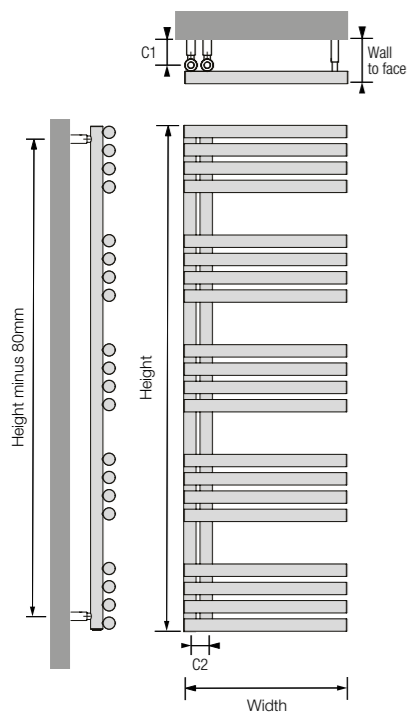

Sizes:	Material:	Operating up to:	Delivery:	Colours:	Guarantee:
8	S/SS	8bar	6-8wks	chart 1	5/10yrs**

Comb

H 1550

Central heating

Height: 1550 Width: 500
Wall to face: 127-137
C1 Centres: 70-80 C2 Centres: 50
Polished Output Δt 50°C: 515 watts/1757 btu
Satin Output Δt 50°C: 536 watts/1829 btu
White & Colours: Output Δt 50°C: 732 watts / 2498 btu
Dry weight kg: 16.40 Water content L: 12.60
COP-H-155-50
Polished £1002.00 ex VAT £1202.40 inc VAT
COS-H-155-50
Satin £1172.00 ex VAT £1406.40 inc VAT
COWH-H-155-50
White £529.00 ex VAT £634.80 inc VAT
COCO-H-155-50
Colours £661.00 ex VAT £793.20 inc VAT

Height: 1550 Width: 600
Wall to face: 127-137
C1 Centres: 70-80 C2 Centres: 50
Polished Output Δt 50°C: 586 watts/1999 btu
Satin Output Δt 50°C: 609 watts/2078 btu
White & Colours: Output Δt 50°C: 851 watts / 2904 btu
Dry weight kg: 18.70 Water content L: 15.00
COP-H-155-60
Polished £1096.00 ex VAT £1315.20 inc VAT
COS-H-155-60
Satin £1288.00 ex VAT £1545.60 inc VAT
COWH-H-155-60
White £543.00 ex VAT £651.60 inc VAT
COCO-H-155-60
Colours £679.00 ex VAT £814.80 inc VAT