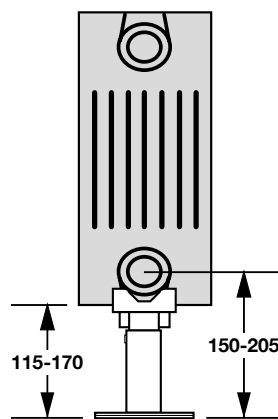

Free-standing brackets (pair) *Dimensions in mm*

Code	PRICE (ex VAT)	PRICE (inc VAT)
ZXFDEC-16	£68.00	£81.60

COLOUR MATCHING

For ultimate design flexibility, we now offer a bespoke colour matching service. See page 223 for details.

Flat-fronted side shown here in White with Radius angled manual chrome valves and pipe sleeves