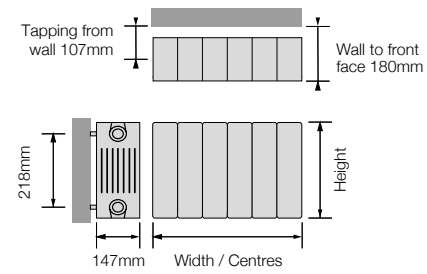

Height mm														
288														
Code White (RAL 9010)	PRICE (ex VAT)	PRICE (inc VAT)	Code Colour	PRICE (ex VAT)	PRICE (inc VAT)	Sections	Width / Centres mm	Depth mm	Heat output Δt 50°C				Dry weight kg	Water content L
									Open front		Flat front			
									Watts	Btu	Watts	Btu		
DUB30-B-03	£195.00	£234.00	DUB30-C-03	£247.50	£297.00	3	260	147	249	850	246	839	4.35	0.81
DUB30-B-04	£260.00	£312.00	DUB30-C-04	£330.00	£396.00	4	340	147	332	1133	328	1119	5.80	1.08
DUB30-B-05	£325.00	£390.00	DUB30-C-05	£412.50	£495.00	5	420	147	415	1416	410	1399	7.25	1.35
DUB30-B-06	£390.00	£468.00	DUB30-C-06	£495.00	£594.00	6	500	147	498	1699	492	1679	8.70	1.62
DUB30-B-07	£455.00	£546.00	DUB30-C-07	£577.50	£693.00	7	580	147	581	1982	574	1958	10.15	1.89
DUB30-B-08	£520.00	£624.00	DUB30-C-08	£660.00	£792.00	8	660	147	664	2266	656	2238	11.60	2.16
DUB30-B-09	£585.00	£702.00	DUB30-C-09	£742.50	£891.00	9	740	147	747	2549	738	2518	13.05	2.43
DUB30-B-10	£650.00	£780.00	DUB30-C-10	£825.00	£990.00	10	820	147	830	2832	820	2798	14.50	2.70
DUB30-B-11	£715.00	£858.00	DUB30-C-11	£907.50	£1089.00	11	900	147	913	3115	902	3078	15.95	2.97
DUB30-B-12	£780.00	£936.00	DUB30-C-12	£990.00	£1188.00	12	980	147	996	3398	984	3357	17.40	3.24
DUB30-B-13	£845.00	£1014.00	DUB30-C-13	£1072.50	£1287.00	13	1060	147	1079	3682	1066	3637	18.85	3.51
DUB30-B-14	£910.00	£1092.00	DUB30-C-14	£1155.00	£1386.00	14	1140	147	1162	3965	1148	3917	20.30	3.78
DUB30-B-15	£975.00	£1170.00	DUB30-C-15	£1237.50	£1485.00	15	1220	147	1245	4248	1230	4197	21.75	4.05
DUB30-B-16	£1040.00	£1248.00	DUB30-C-16	£1320.00	£1584.00	16	1300	147	1328	4531	1312	4477	23.20	4.32
DUB30-B-17	£1105.00	£1326.00	DUB30-C-17	£1402.50	£1683.00	17	1380	147	1411	4814	1394	4756	24.65	4.59
DUB30-B-18	£1170.00	£1404.00	DUB30-C-18	£1485.00	£1782.00	18	1460	147	1494	5098	1476	5036	26.10	4.86
DUB30-B-19	£1235.00	£1482.00	DUB30-C-19	£1567.50	£1881.00	19	1540	147	1577	5381	1558	5316	27.55	5.13
DUB30-B-20	£1300.00	£1560.00	DUB30-C-20	£1650.00	£1980.00	20	1620	147	1660	5664	1640	5596	29.00	5.40
DUB30-B-21	£1365.00	£1638.00	DUB30-C-21	£1732.50	£2079.00	21	1700	147	1743	5947	1722	5875	30.45	5.67
DUB30-B-22	£1430.00	£1716.00	DUB30-C-22	£1815.00	£2178.00	22	1780	147	1826	6230	1804	6155	31.90	5.94
DUB30-B-23	£1495.00	£1794.00	DUB30-C-23	£1897.50	£2277.00	23	1860	147	1909	6514	1886	6435	33.35	6.21
DUB30-B-24	£1560.00	£1872.00	DUB30-C-24	£1980.00	£2376.00	24	1940	147	1992	6797	1968	6715	34.80	6.48
DUB30-B-25	£1625.00	£1950.00	DUB30-C-25	£2062.50	£2475.00	25	2020	147	2075	7080	2050	6995	36.25	6.75