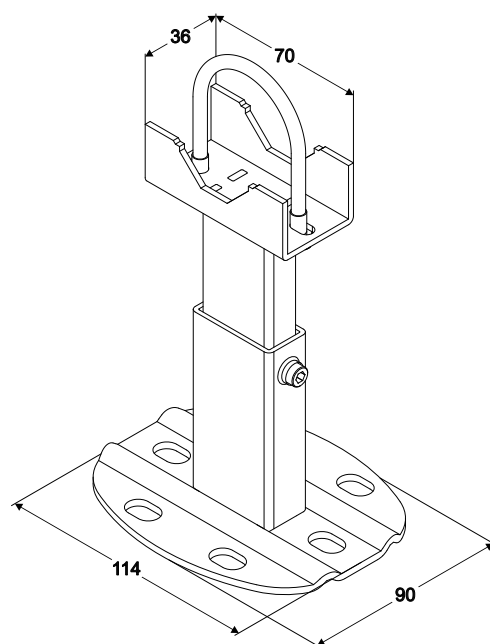

Free-standing brackets (pair) *Dimensions in mm*

Code	PRICE (ex VAT)	PRICE (inc VAT)
ZXFDEC-16	£68.00	£81.60

COLOUR MATCHING

For ultimate design flexibility, we now offer a bespoke colour matching service. See page 223 for details.

Flat-fronted side shown here in White with Radius angled manual chrome valves and pipe sleeves