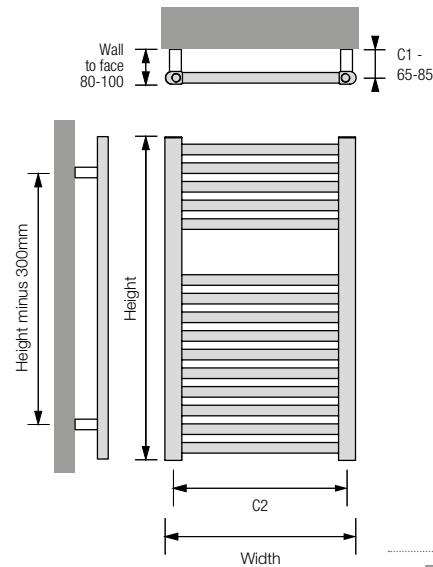

NEW! The size shown, 1160x500, now stocked in Denim Blue.

Shown here in Denim Blue with Radius corner manual antique copper valves and pipe sleeves

Sizes:	Material:	Operating up to:	Delivery:	Electric options:	Colours:	Guarantee:
8	S	6bar	3-5days*		chart 1	5yrs**

Nina

Central heating

H 760

Height: **760** Width: **400** C2 Centres: **350**

Outputs for all apart from chrome:
 Δt 50°C: **317 watts / 1082 btu**

Outputs for chrome only:
 Δt 50°C: **181 watts / 618 btu**

Height: **760** Width: **500** C2 Centres: **450**

Outputs for all apart from chrome:
 Δt 50°C: **379 watts / 1293 btu**

Outputs for chrome only:
 Δt 50°C: **254 watts / 867 btu**

Dry weight kg: **6.00** Water content L: **4.00**