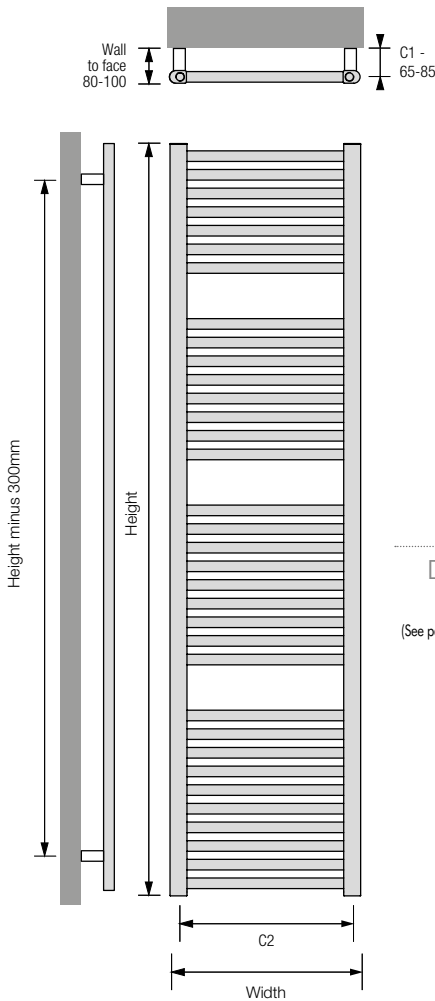

Sizes:	Material:	Operating up to:	Delivery:	Electric options:	Colours:	Guarantee:
8	S	6bar	3-5days*		chart 1	5yrs**

Nina

Central heating

H 1775

Height: 1775 Width: 500 C2 Centres: 450

Outputs for all apart from chrome:
Δt 50°C: 832 watts / 2839 btu

Outputs for chrome only:
Δt 50°C: 553 watts / 1887 btu

Dry weight kg: 13.60 Water content L: 9.20

NIWH-H-176-50	
White (RAL 9016)	£243.00 ex VAT £291.60 inc VAT
NIMI-H-176-50	
Milky	£304.00 ex VAT £364.80 inc VAT
NIQD-H-176-50	
Quartz Dust	£304.00 ex VAT £364.80 inc VAT
NISG-H-176-50	
Sparkling	£304.00 ex VAT £364.80 inc VAT
Grey	£364.80 inc VAT
NISB-H-176-50	
Sparkling	£304.00 ex VAT £364.80 inc VAT
Black	£364.80 inc VAT
NIMB-H-176-50	
Matt	£304.00 ex VAT £364.80 inc VAT
Black	£364.80 inc VAT
NICO-H-176-50	
Colour	£304.00 ex VAT £364.80 inc VAT
NICH-H-176-50	
Chrome	£564.00 ex VAT £676.80 inc VAT

Height: 1775 Width: 600 C2 Centres: 550

Outputs for all apart from chrome:
Δt 50°C: 974 watts / 3323 btu

Outputs for chrome only:
Δt 50°C: 649 watts / 2214 btu

Dry weight kg: 15.60 Water content L: 10.60

NIWH-H-176-60	
White (RAL 9016)	£259.00 ex VAT £310.80 inc VAT
NIMI-H-176-60	
Milky	£323.00 ex VAT £387.60 inc VAT
NIQD-H-176-60	
Quartz Dust	£323.00 ex VAT £387.60 inc VAT
NISG-H-176-60	
Sparkling	£323.00 ex VAT £387.60 inc VAT
Grey	£387.60 inc VAT
NISB-H-176-60	
Sparkling	£323.00 ex VAT £387.60 inc VAT
Black	£387.60 inc VAT
NIMB-H-176-60	
Matt	£323.00 ex VAT £387.60 inc VAT
Black	£387.60 inc VAT
NICO-H-176-60	
Colour	£323.00 ex VAT £387.60 inc VAT
NICH-H-176-60	
Chrome	£592.00 ex VAT £710.40 inc VAT

Dual fuel

(See page 202)

Centres: 406 #

NIWH-D-176-50 (800 watt)	
White (RAL 9016)	£388.00 ex VAT £465.60 inc VAT
NIMI-D-176-50 (800 watt)	
Milky	£449.00 ex VAT £538.80 inc VAT
NIQD-D-176-50 (800 watt)	
Quartz Dust	£449.00 ex VAT £538.80 inc VAT
NISG-D-176-50 (800 watt)	
Sparkling	£449.00 ex VAT £538.80 inc VAT
Grey	£538.80 inc VAT
NISB-D-176-50 (800 watt)	
Sparkling	£449.00 ex VAT £538.80 inc VAT
Black	£538.80 inc VAT
NIMB-D-176-50 (800 watt)	
Matt	£449.00 ex VAT £538.80 inc VAT
Black	£538.80 inc VAT
NICO-D-176-50 (800 watt)	
Colour	£449.00 ex VAT £568.80 inc VAT
NICH-D-176-50 (400 watt)	
Chrome	£709.00 ex VAT £850.80 inc VAT

Centres: 506 #

NIWH-D-176-60 (800 watt)	
White (RAL 9016)	£404.00 ex VAT £484.80 inc VAT
NIMI-D-176-60 (800 watt)	
Milky	£468.00 ex VAT £561.60 inc VAT
NIQD-D-176-60 (800 watt)	
Quartz Dust	£468.00 ex VAT £561.60 inc VAT
NISG-D-176-60 (800 watt)	
Sparkling	£468.00 ex VAT £561.60 inc VAT
Grey	£561.60 inc VAT
NISB-D-176-60 (800 watt)	
Sparkling	£468.00 ex VAT £561.60 inc VAT
Black	£561.60 inc VAT
NIMB-D-176-60 (800 watt)	
Matt	£468.00 ex VAT £561.60 inc VAT
Black	£561.60 inc VAT
NICO-D-176-60 (800 watt)	
Colour	£468.00 ex VAT £561.60 inc VAT
NICH-D-176-60 (600 watt)	
Chrome	£737.00 ex VAT £884.40 inc VAT

Electric

Weight kg: 22.80