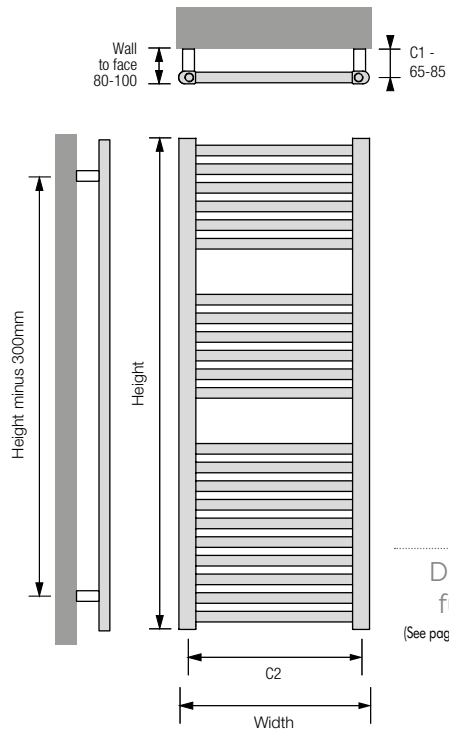

Height: **760** Width: **500** C2 Centres: **450**

Outputs for all apart from chrome:
 Δt 50°C: **379 watts / 1293 btu**

Outputs for chrome only:
 Δt 50°C: **254 watts / 867 btu**

Dry weight kg: **6.00** Water content L: **4.00**

Height: **760** Width: **600** C2 Centres: **550**

Outputs for all apart from chrome:
 Δt 50°C: **441 watts / 1505 btu**

Outputs for chrome only:
 Δt 50°C: **296 watts / 1010 btu**

Dry weight kg: **6.90** Water content L: **4.60**

H 1160

Height: **1160** Width: **400** C2 Centres: **306**

Outputs for all apart from chrome:
 Δt 50°C: **449** watts / **1532** btu

Outputs for chrome only:
 Δt 50°C: **289** watts / **986** btu

Dry weight kg: **7.60** Water content L: **5.10**